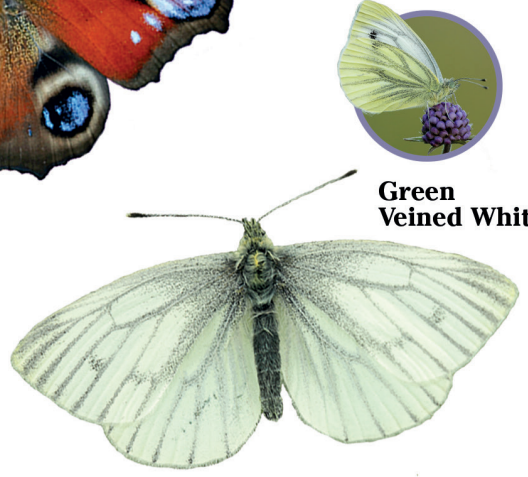

Spend 15 minutes
in a sunny spot

Use this chart to note how
many of each species you see

**Small
Tortoiseshell**

**Large
White**

**Small
White**

**Speckled
Wood**

**Common
Blue**

Comma

**Painted
Lady**

**Scotch
Argus**

**Holly
Blue**

Submit your sightings at
www.bigbutterflycount.org

Or download our free app
by scanning the QR code!

Peacock

Red Admiral

Green Veined White

Ringlet

Small Copper

Meadow Brown

Six-spot Burnet

Silver Y