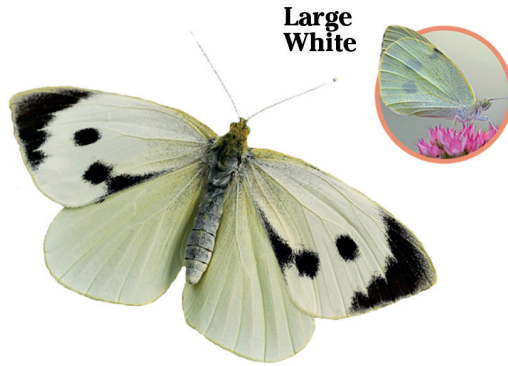

Spend 15 minutes
in a sunny spot

Use this chart to note how
many of each species you see

**Small
Tortoiseshell**

**Large
White**

**Small
White**

**Speckled
Wood**

**Common
Blue**

Comma

**Painted
Lady**

**Scotch
Argus**

**Holly
Blue**

Submit your sightings at
www.bigbutterflycount.org

Or download our free app
by scanning the QR code!

Peacock

Red Admiral

Green Veined White