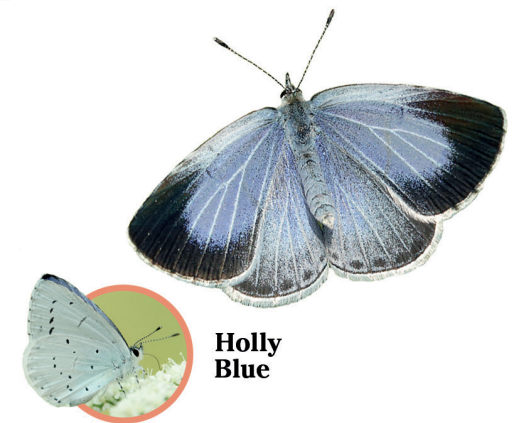

Spend 15 minutes
in a sunny spot

Use this chart to note how
many of each species you see

**Small
Tortoiseshell**

**Large
White**

**Small
White**

**Speckled
Wood**

**Common
Blue**

Comma

**Painted
Lady**

**Scotch
Argus**

**Holly
Blue**

Submit your sightings at
www.bigbutterflycount.org

Or download our free app
by scanning the QR code!

Peacock

Red Admiral

Green Veined White

Ringlet

Small Copper

Meadow Brown

Six-spot Burnet

Silver Y