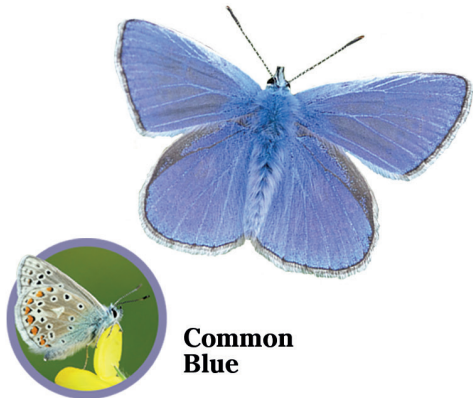

Spend 15 minutes
in a sunny spot

Use this chart to note how
many of each species you see

**Small
Tortoiseshell**

**Large
White**

**Small
White**

**Speckled
Wood**

**Common
Blue**

Comma

**Painted
Lady**

**Scotch
Argus**

**Holly
Blue**

Submit your sightings at
www.bigbutterflycount.org

Or download our free app
by scanning the QR code!

Peacock

Red Admiral

Green Veined White

Ringlet

Small Copper

Meadow Brown

Six-spot Burnet

Silver Y