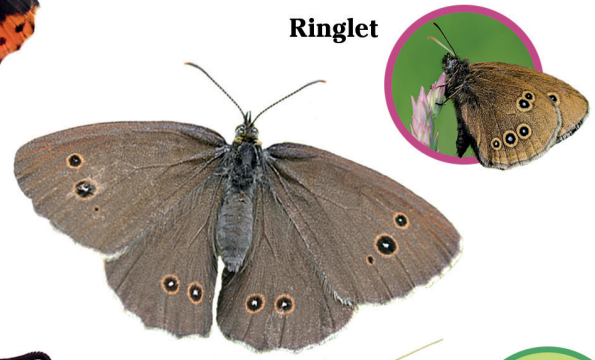

Spend 15 minutes
in a sunny spot

Use this chart to note how
many of each species you see

**Small
Tortoiseshell**

**Large
White**

**Small
White**

**Speckled
Wood**

**Common
Blue**

Comma

**Painted
Lady**

**Scotch
Argus**

**Holly
Blue**

Submit your sightings at
www.bigbutterflycount.org

Or download our free app
by scanning the QR code!

Peacock

Red Admiral

Green Veined White

Ringlet

Small Copper

Meadow Brown

Six-spot Burnet

Silver Y