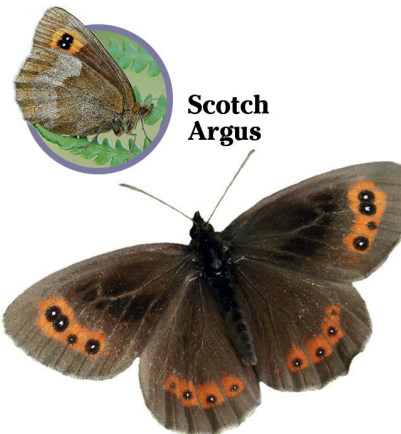

Spend 15 minutes
in a sunny spot

Use this chart to note how
many of each species you see

**Small
Tortoiseshell**

**Large
White**

**Small
White**

**Speckled
Wood**

**Common
Blue**

Comma

**Painted
Lady**

**Scotch
Argus**

**Holly
Blue**

Submit your sightings at
www.bigbutterflycount.org

Or download our free app
by scanning the QR code!

Peacock

Red Admiral

Green Veined White

Ringlet

Small Copper

Meadow Brown

Six-spot Burnet

Silver Y