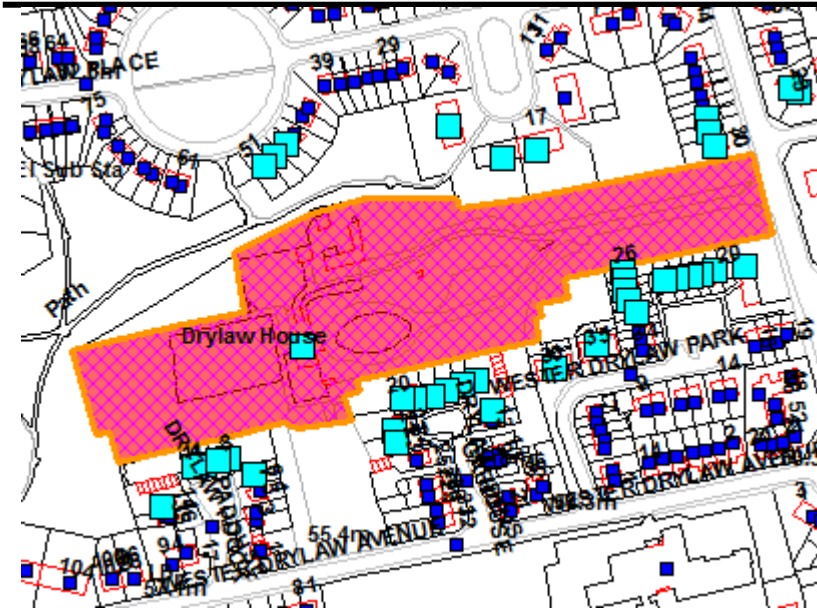

Neighbours Notified for 20/04410/FUL Date 26 October 2020

Location Plan

Reproduction from the Ordnance Survey mapping with permission of the Controller of Her Majesty's Stationery Office © Crown Copyright.
Unauthorised reproduction infringes Crown copyright and may lead to prosecution or civil proceedings. Licence Number 100023420 The City of Edinburgh Council 2012.