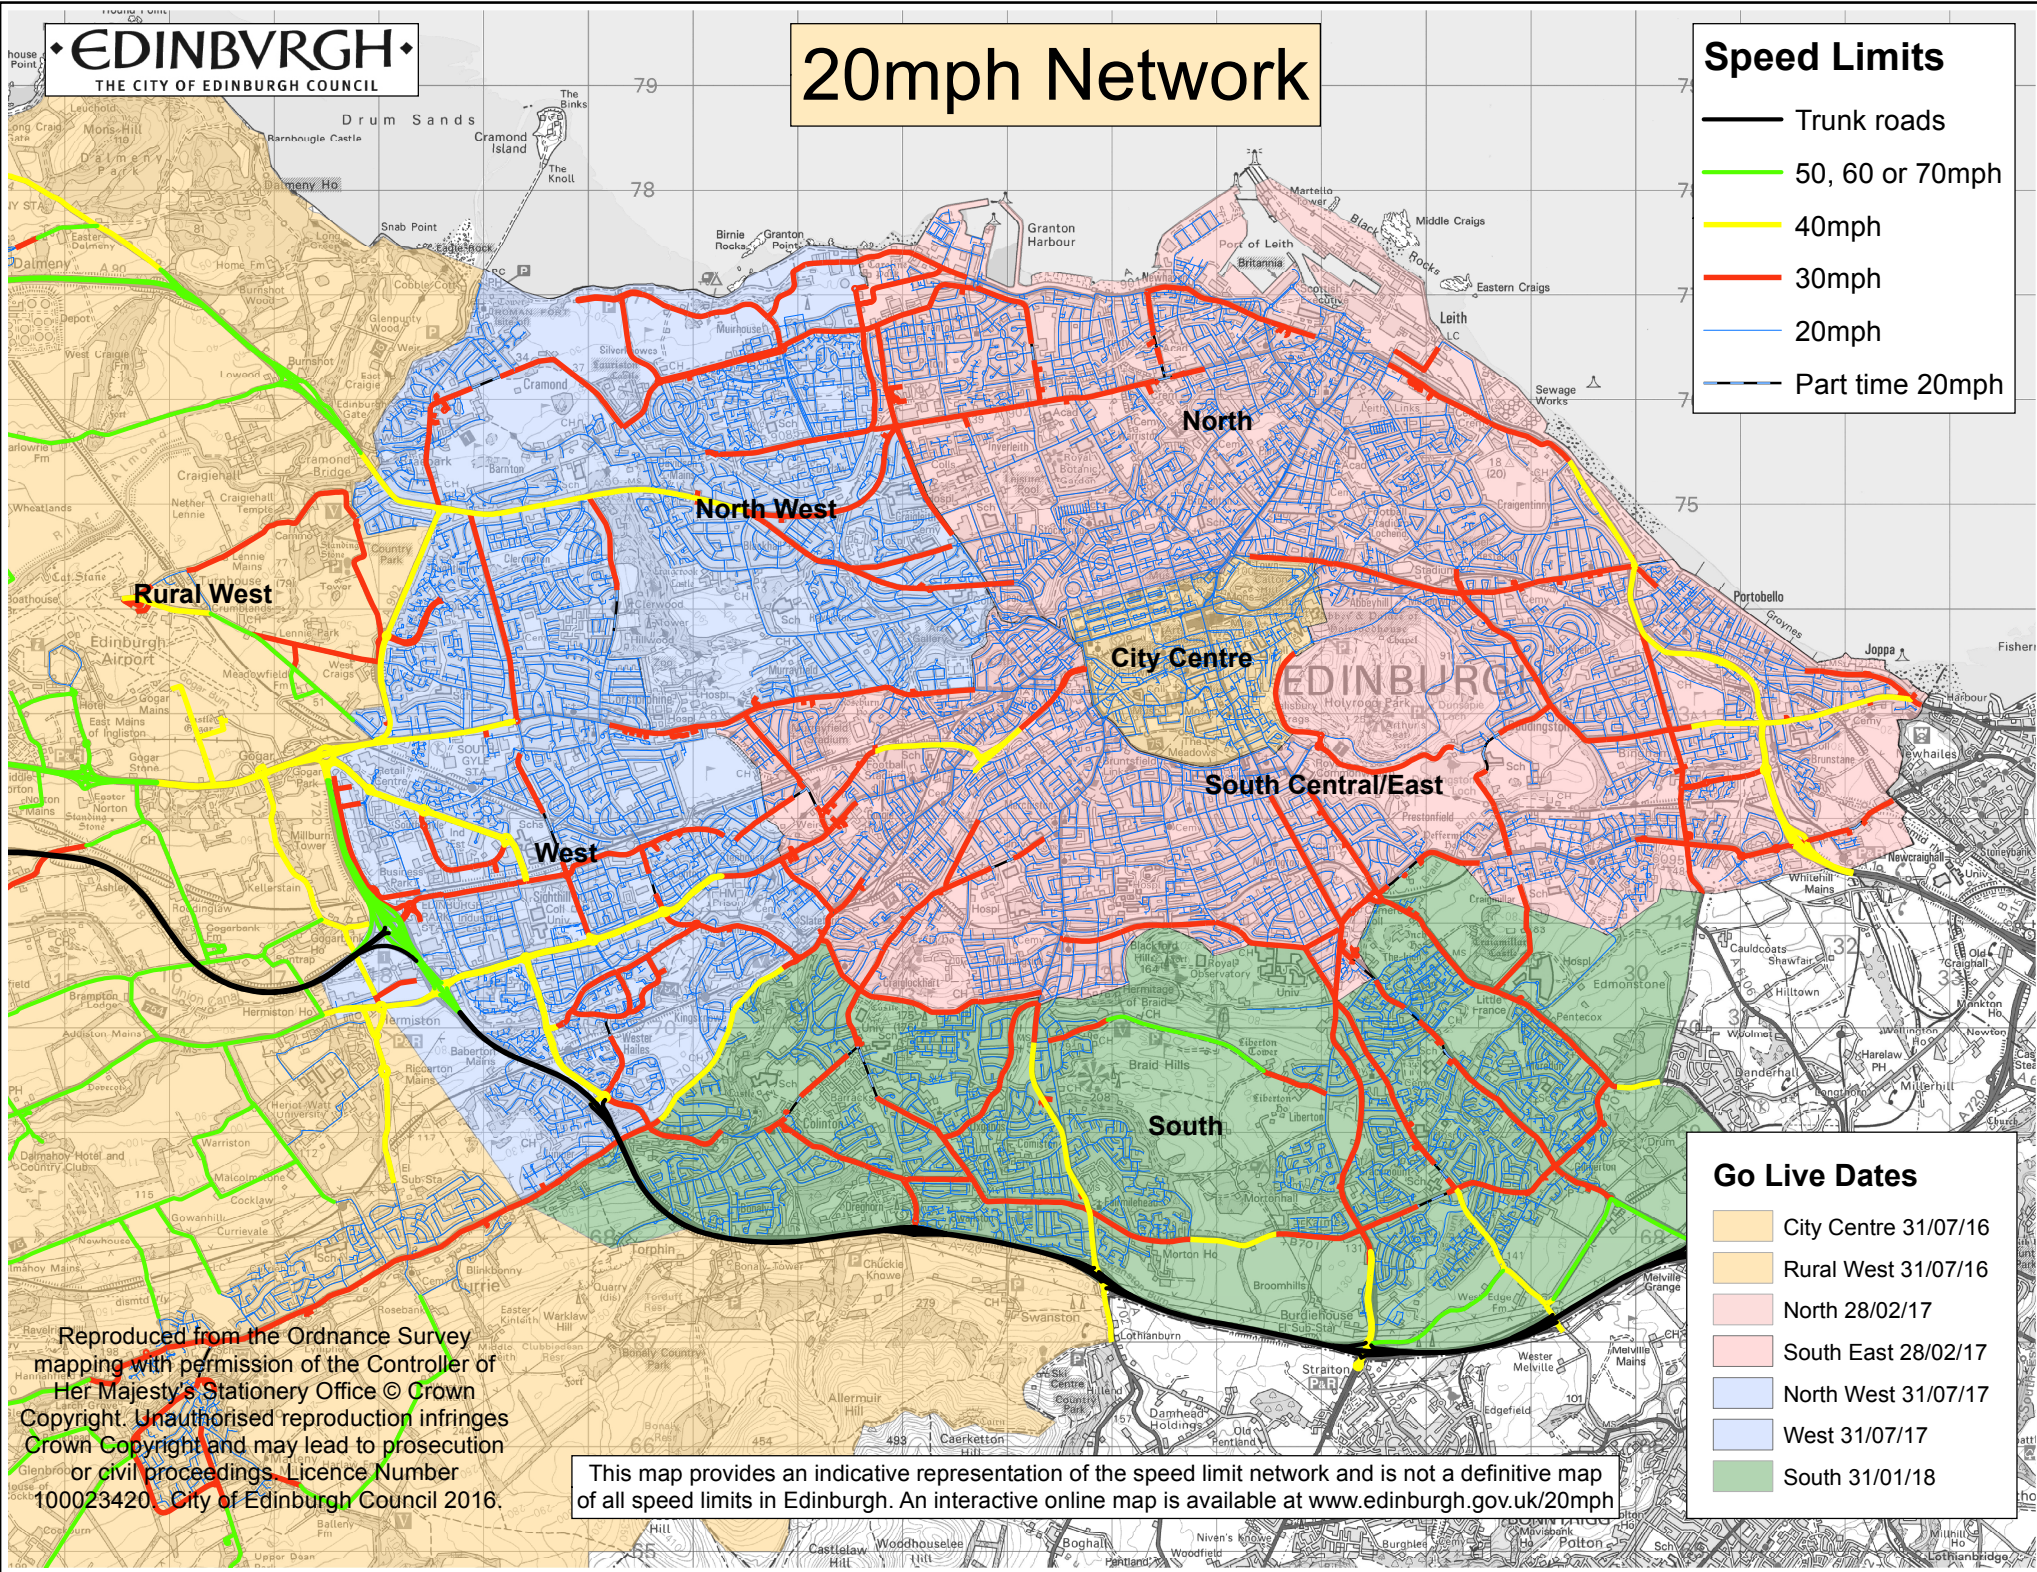

# 20mph Network

## Speed Limits

-  Trunk roads
-  50, 60 or 70mph
-  40mph
-  30mph
-  20mph
-  Part time 20mph

## Go Live Dates

-  City Centre 31/07/16
-  Rural West 31/07/16
-  North 28/02/17
-  South East 28/02/17
-  North West 31/07/17
-  West 31/07/17
-  South 31/01/18

This map provides an indicative representation of the speed limit network and is not a definitive map of all speed limits in Edinburgh. An interactive online map is available at [www.edinburgh.gov.uk/20mph](http://www.edinburgh.gov.uk/20mph)