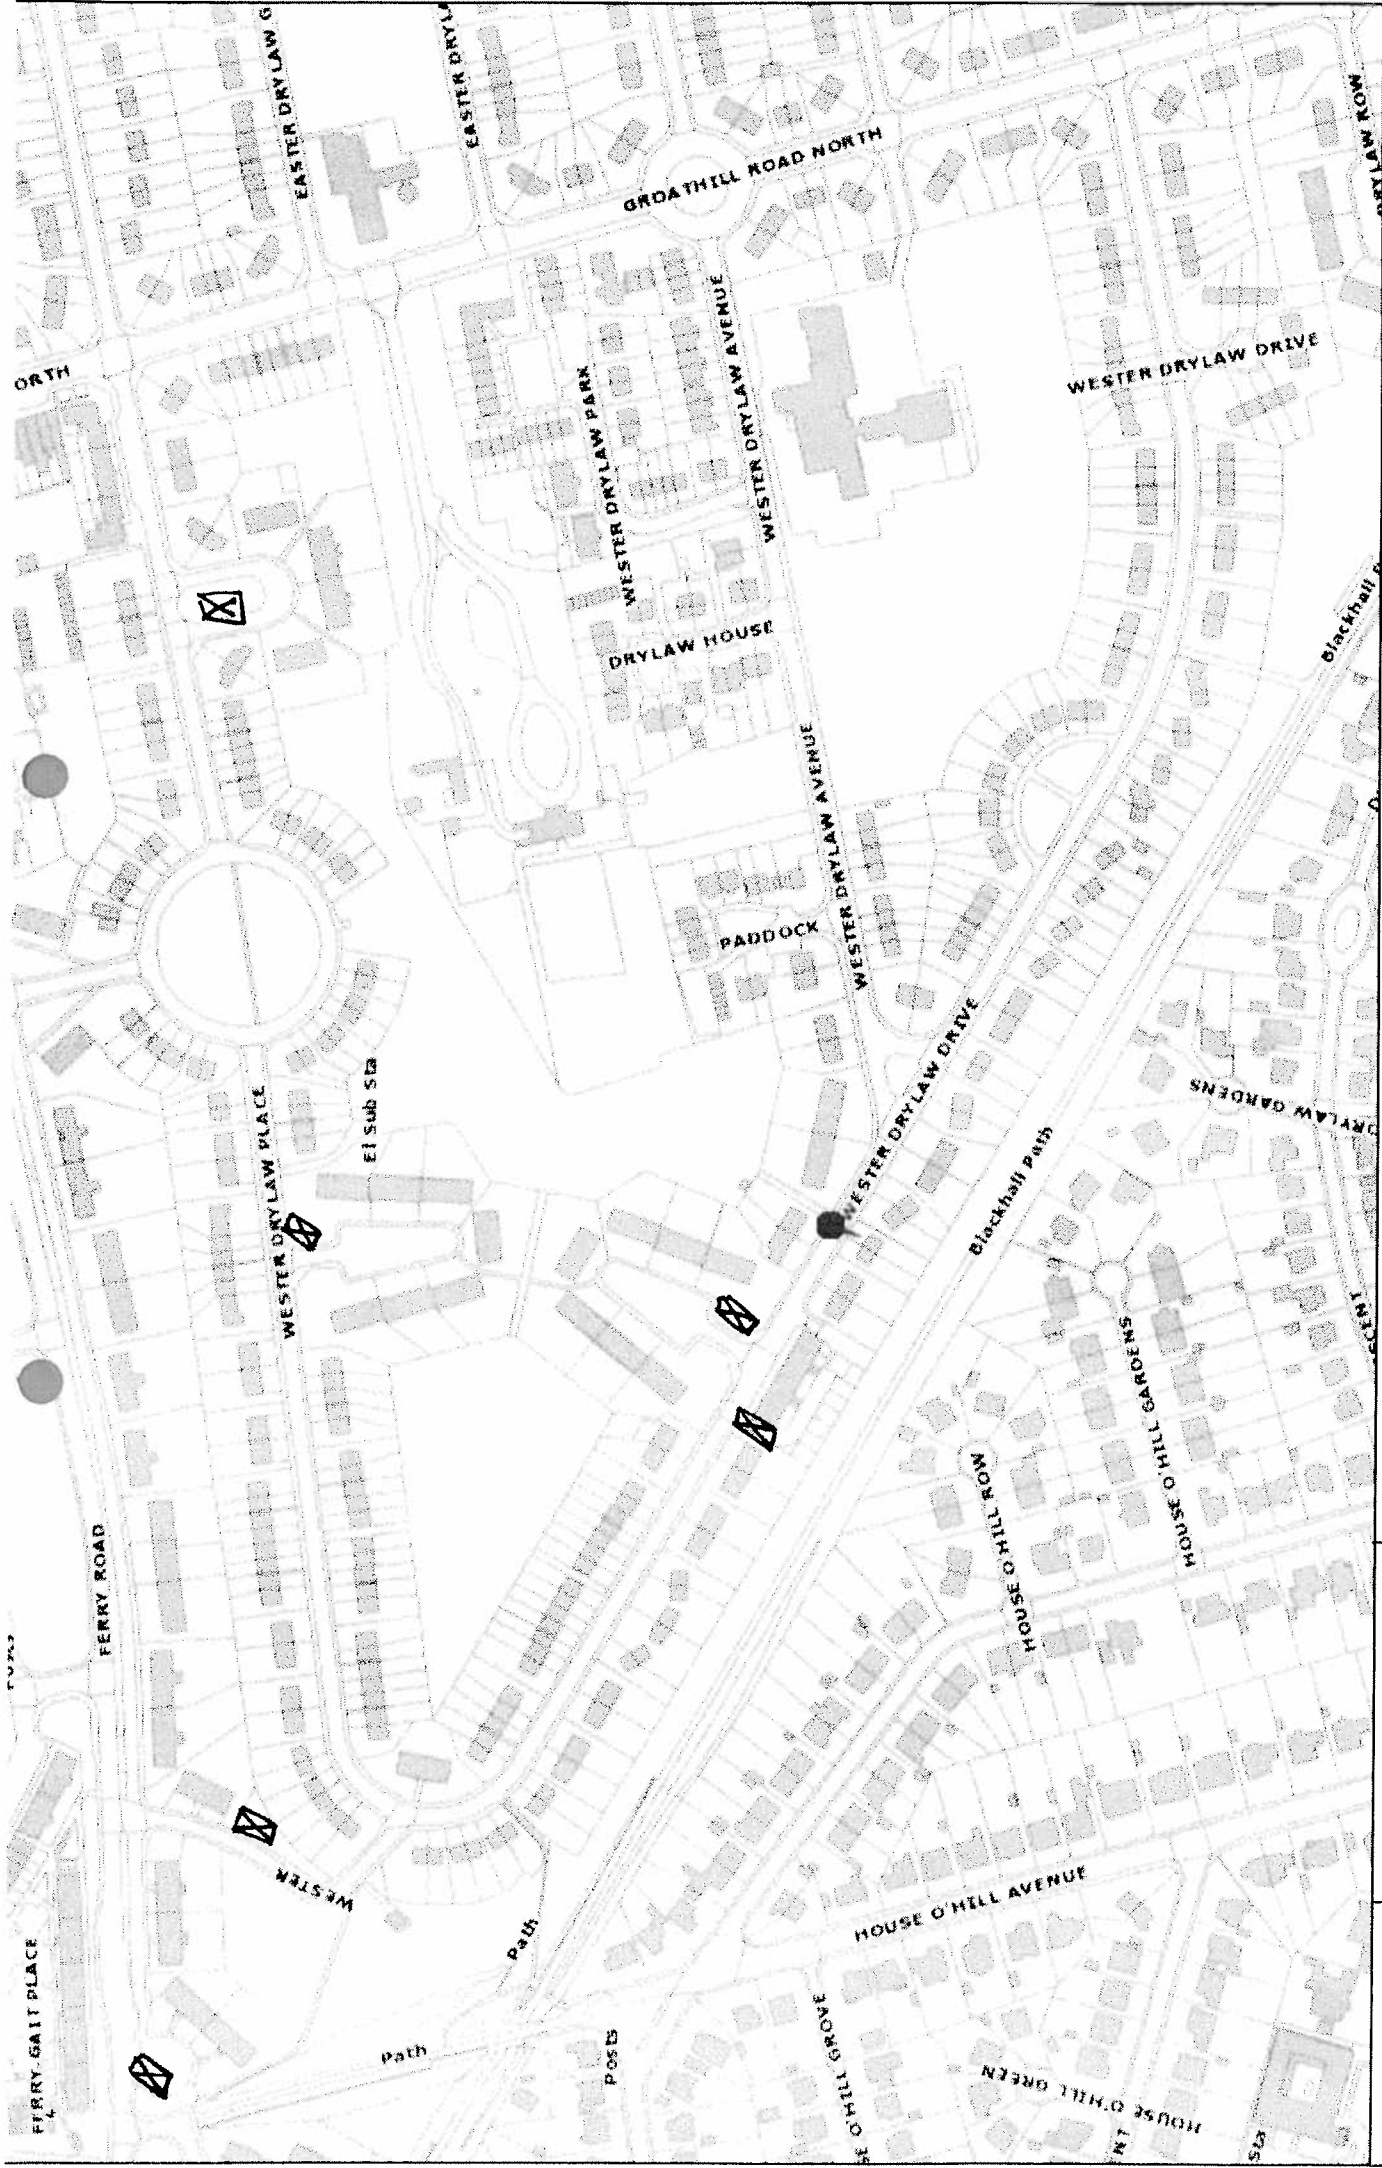

PROPOSED RECYCLING SITES FOR WESTER DRYLAW PLACE/DRIVE

LOCATION	Site	PACKAGING	PAPER	GLASS	FOOD	Comments
773 Ferry Road	Car park location	1x1280	1x1280	1x1280	1x500	Checked with Steven Cuthill (will have to Consult with Residents regarding all of these locations.
166 Wester Drylaw Drive	Council Land	1x1280	1x1280	1x1280	1x500	Possible – site location right hand side of 166 on grassed area?
104-116 Wester Drylaw Drive	Housing Land	1x1280	1x1280	1x1280	1x500	Speak to Henry Coyle – grassed area of Housing Land(not in garden areas)
149 Wester Drylaw Drive	Rhs 149	1x1280	1x1280	1x1280	1x500	Place beside the three domestic bins at this location.
15-21 Wester Drylaw Place	Council Land	1x1280	1x1280	1x1280	1x500	Possible – site location grassed area
85-97 Wester Drylaw Place	Council Land	1x1280	1x1280	1x1280	1x500	Possible – site location grassed area

© Crown Copyright and database right 2011
 All rights reserved. Ordnance Survey
 License number 100023420

• EDINBURGH •
 THE CITY OF EDINBURGH COUNCIL